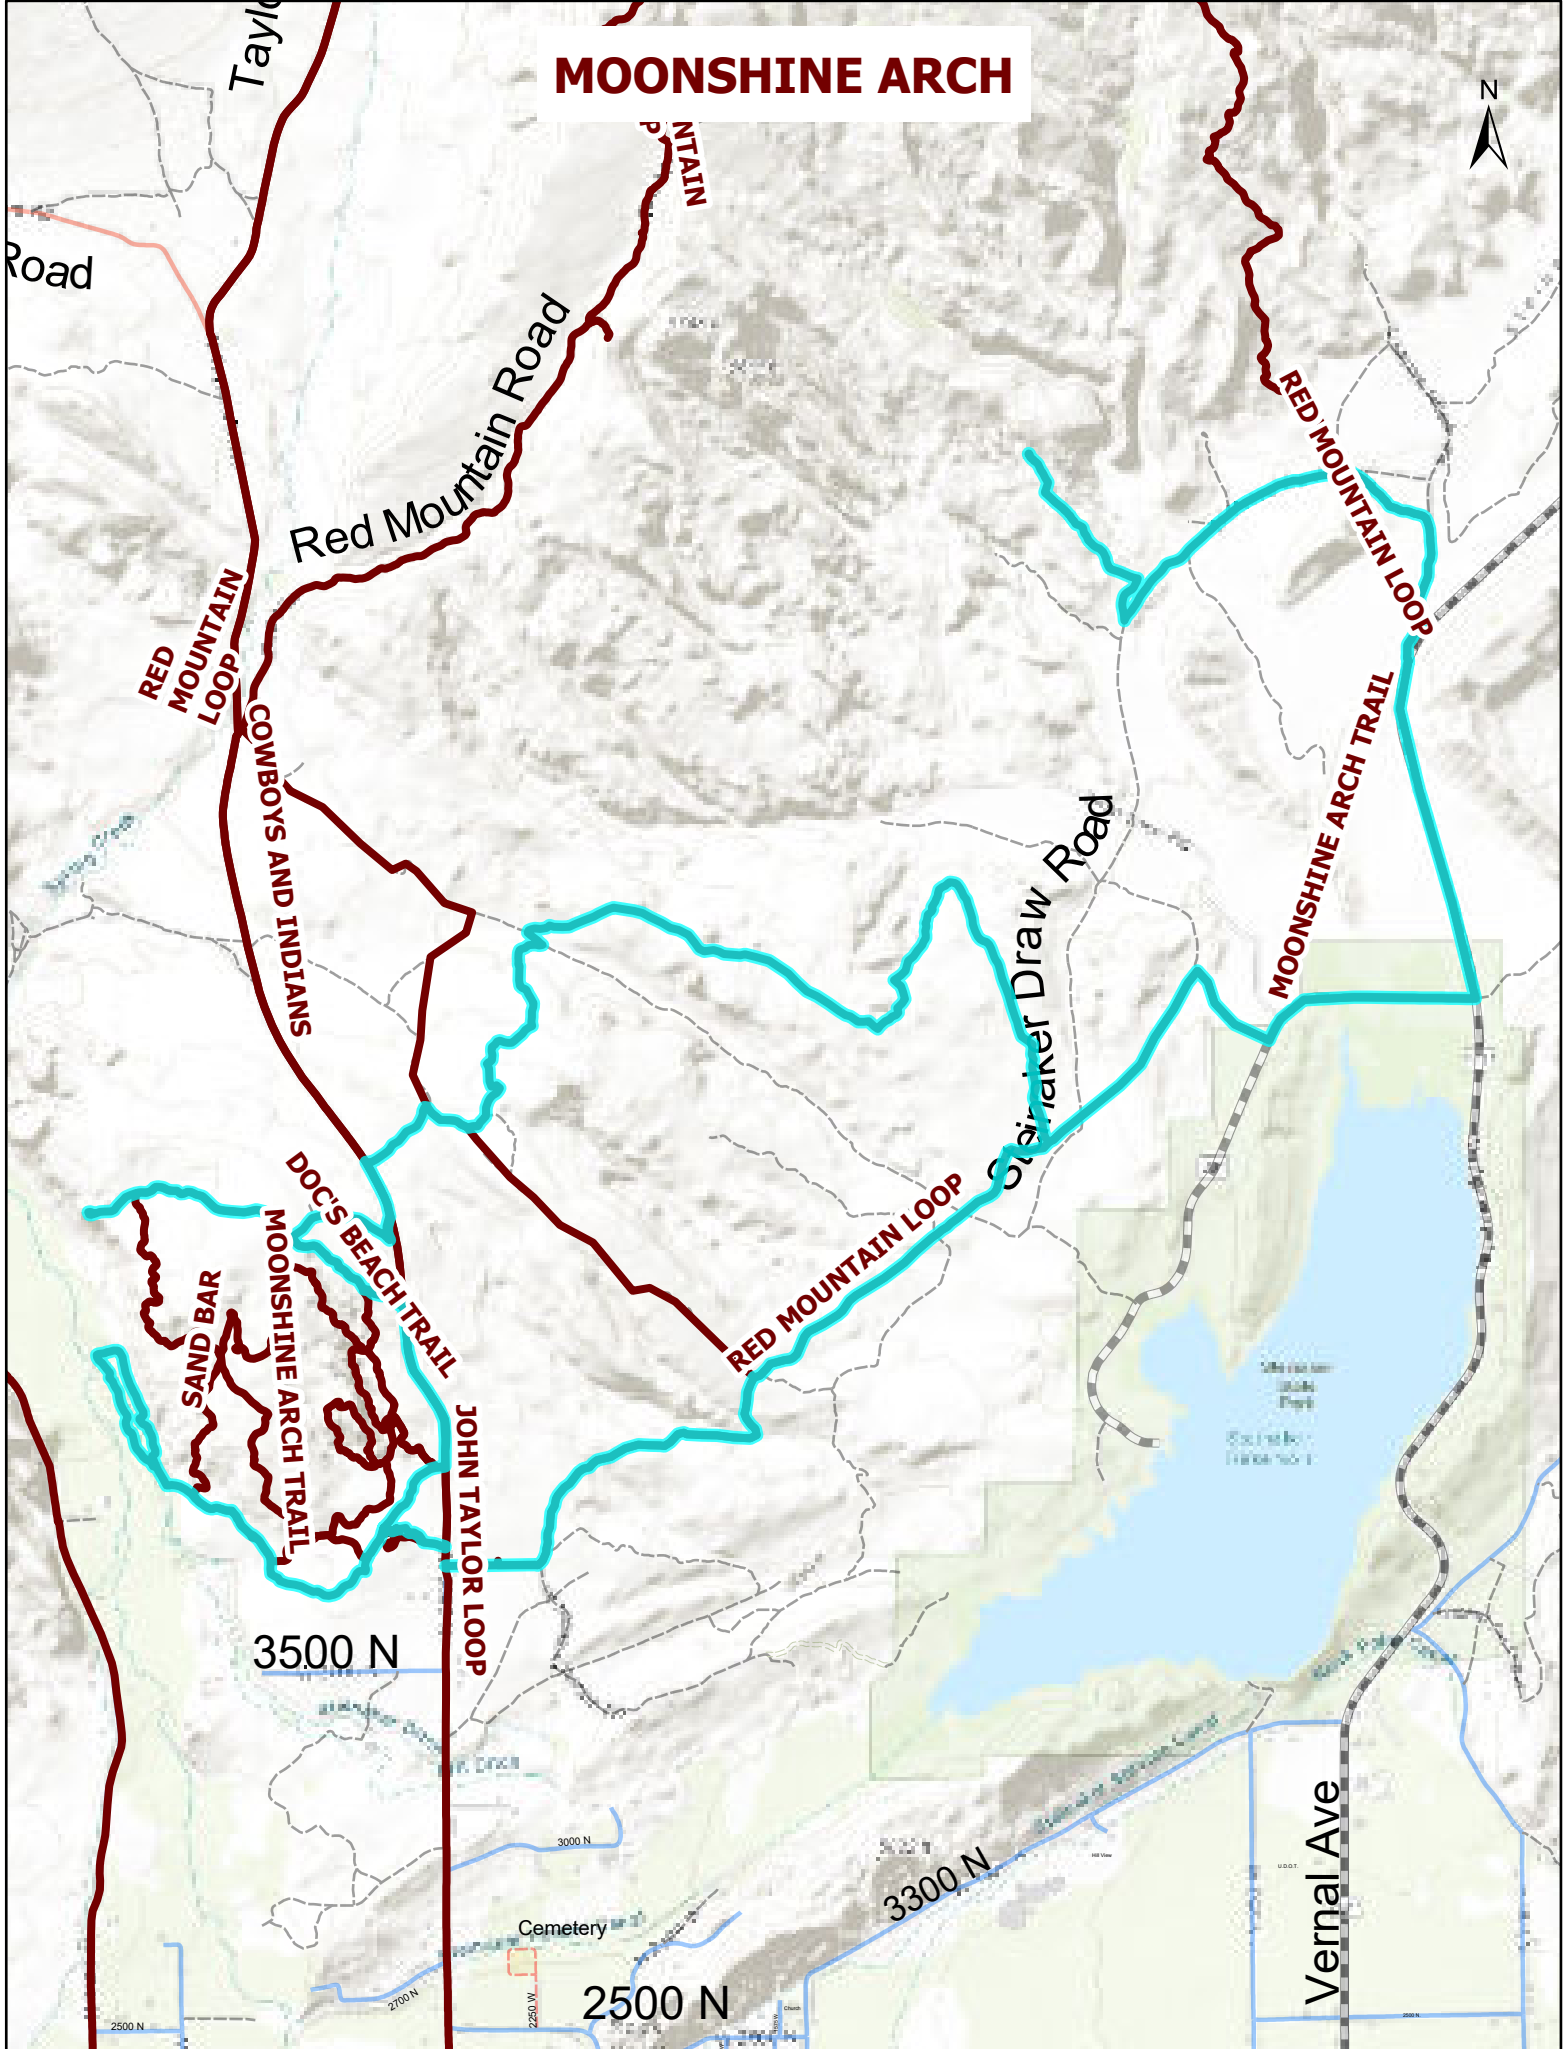

# MOONSHINE ARCH

RED MOUNTAIN LOOP

Red Mountain Road

COWBOYS AND INDIANS

DOC'S BEACH TRAIL  
MOONSHINE ARCH TRAIL

SAND BAR

JOHN TAYLOR LOOP

RED MOUNTAIN LOOP

Starker Draw Road

RED MOUNTAIN LOOP

MOONSHINE ARCH TRAIL

3500 N

Cemetery

2500 N

3300 N

Vernal Ave