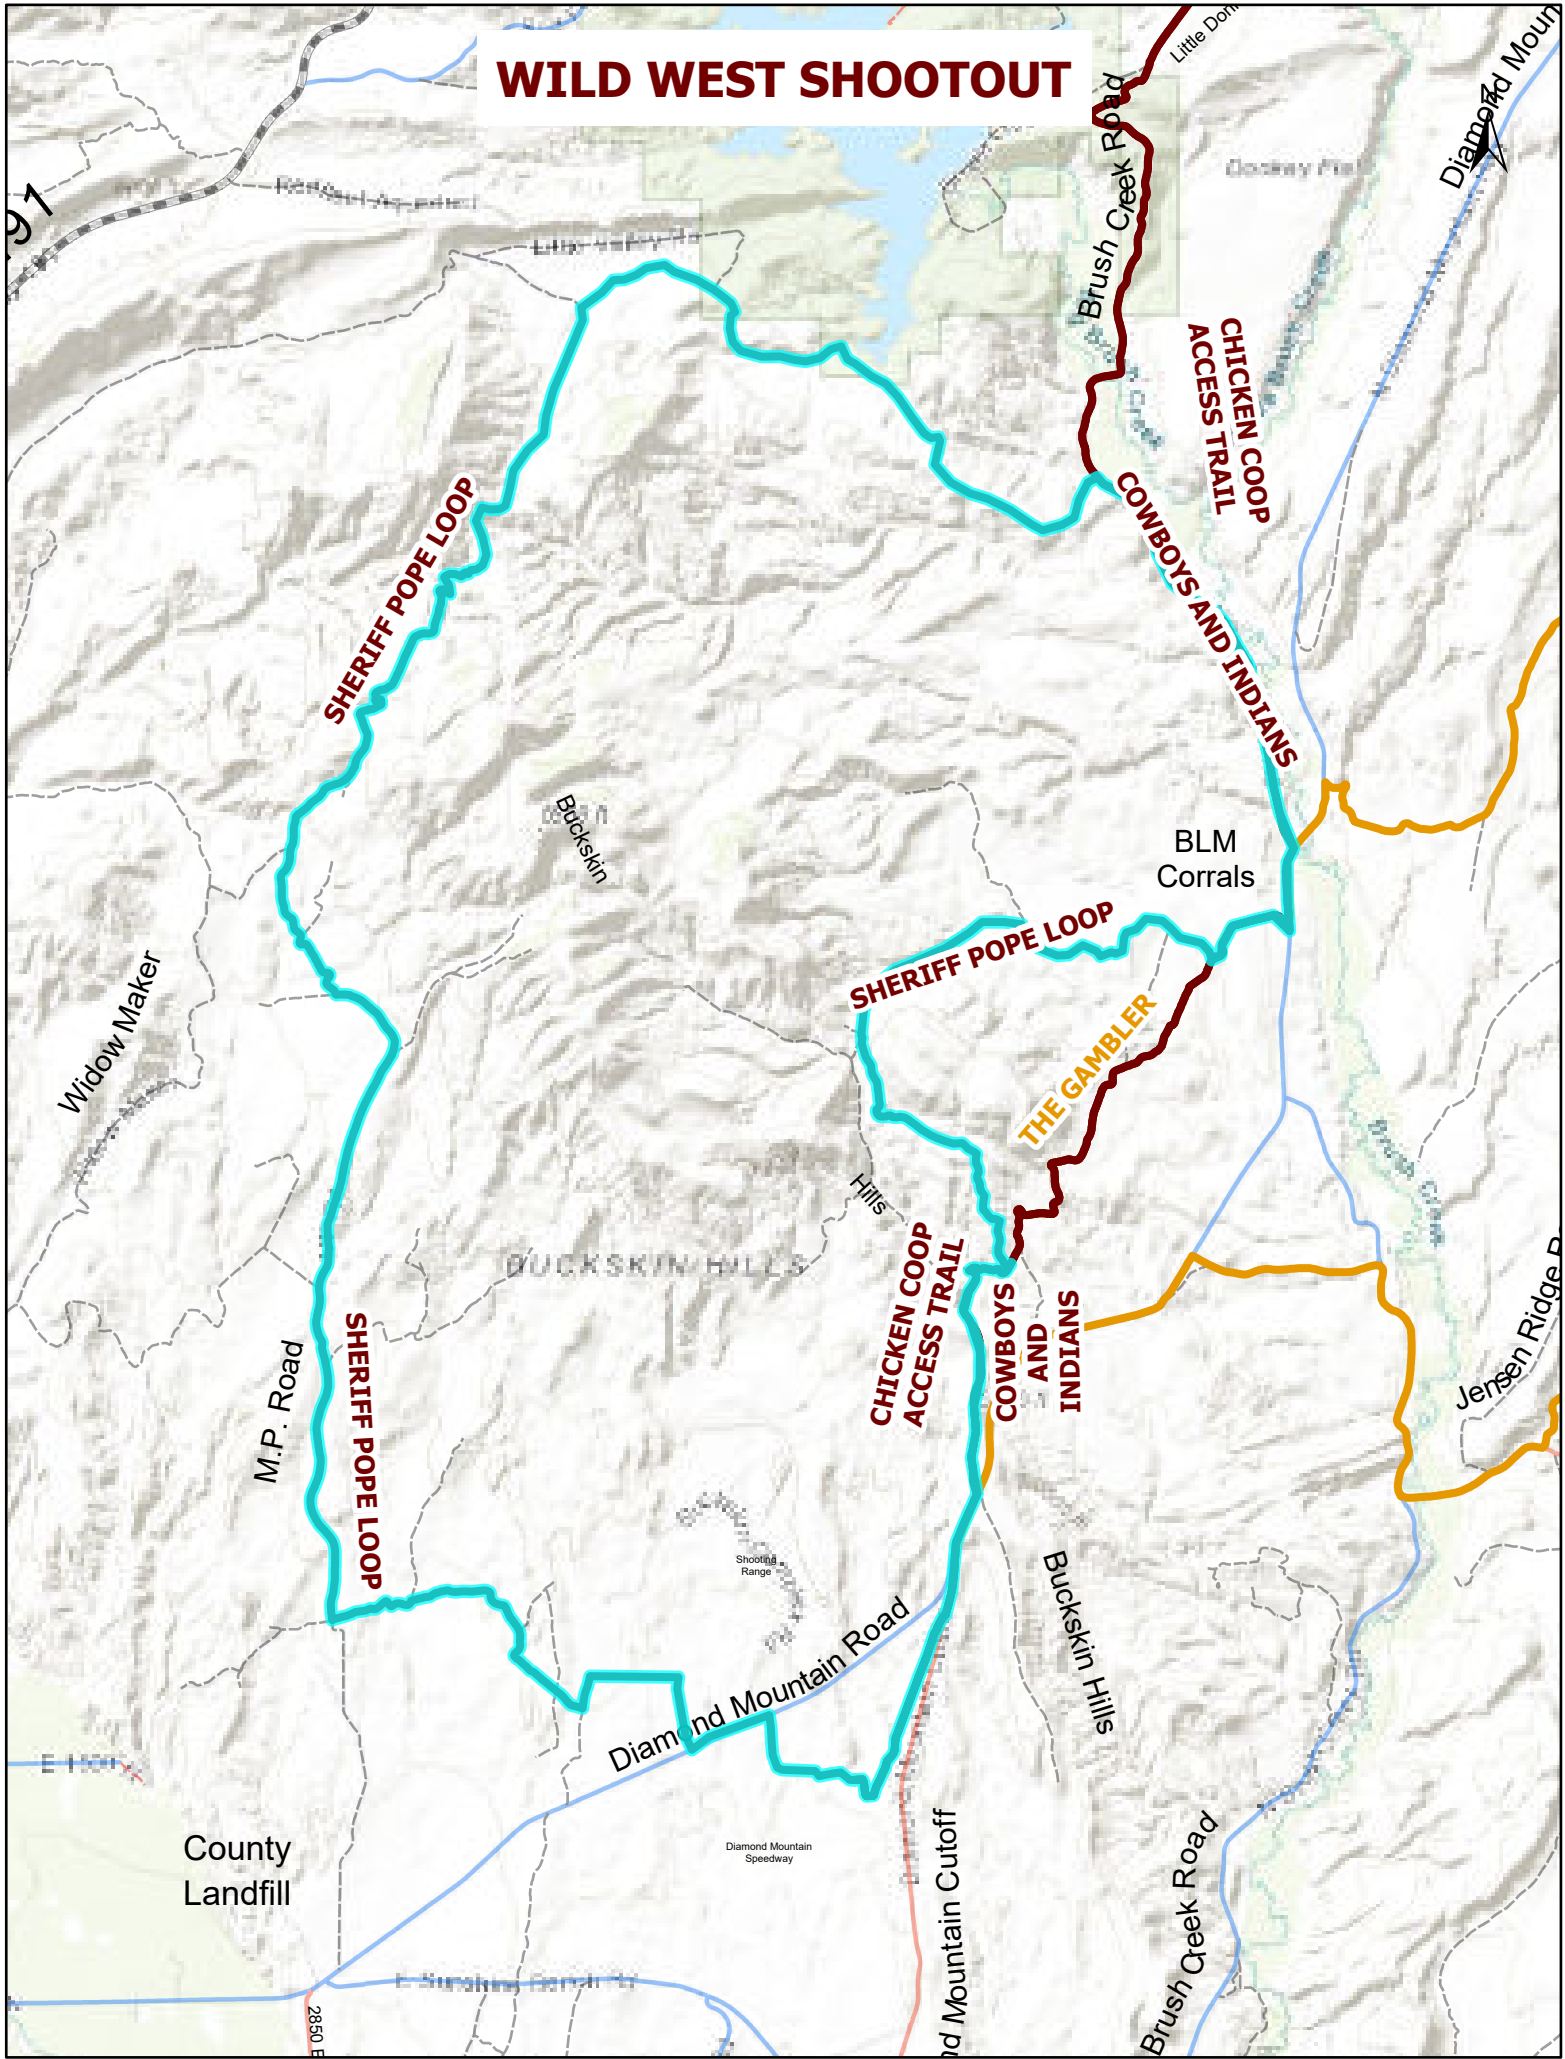

# WILD WEST SHOOTOUT

SHERIFF POPE LOOP

CHICKEN COOP  
ACCESS TRAIL

COWBOYS AND INDIANS

SHERIFF POPE LOOP

THE GAMBLER

CHICKEN COOP  
ACCESS TRAIL

COWBOYS  
AND  
INDIANS

SHERIFF POPE LOOP

M.P. Road

Diamond Mountain Road

Buckskin Hills

Diamond Mountain Cutoff

Brush Creek Road

County  
Landfill

Diamond Mountain  
Speedway

Diamond Moun

Jensen Ridge D

97

2850 E